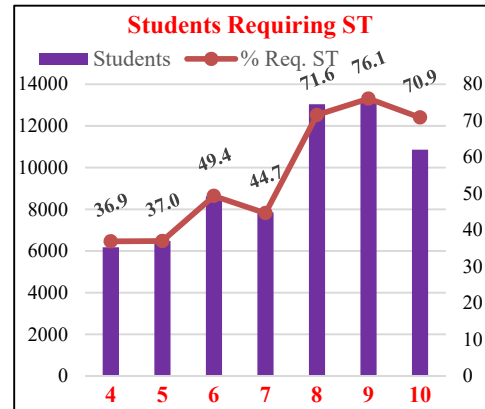

IV Deficiencies in Competency Levels (< 40% listed below): Pl see "Competency List" file for details

Class/Sub	Kannada	English	Maths	EVS/Sci	SS
4			MATH404, 413	EVS411, 419, 430	
5	KAN501, 506, 510		MATH516, 519, 523	EVS529	
6	KAN620	ENG607	MATH602, 609, 623, 624	SCI608, 619, 623	SS618
7	KAN701, 709	ENG709, 710	MATH704, 710, 713, 717	SCI702, 709, 711, 713, 727	SS701, 712, 722, 723
8	KAN811, 814	ENG803, 808, 817, 818, 819, 828	MATH805, 807, 826, 827, 829, 830	SCI809, 810, 812, 814, 815, 816, 819, 823, 826, 828, 829	SS803, 807, 809, 812, 813, 814, 822, 826, 828
9	KAN919, 922	ENG901, 902, 913, 915, 916, 917, 918, 926, 927, 928, 930	MATH901, 903, 911, 914, 915, 919, 925, 930	SCI901, 902, 903, 906, 908, 909, 911, 913, 914, 916, 917, 918, 919, 921, 922, 923, 929	SS905, 907, 909, 916
10	KAN0113, 0118, 0119, 0123	ENG0104, 0105, 0106, 0110, 0112, 0114, 0116, 0117, 0124, 0125, 0126, 0127	MATH0103, 0105, 0106, 0107, 0113, 0114, 0116, 0117, 0118, 0120, 0123, 0124, 0126, 0128	SCI0106, 0112, 0115, 0116, 0117, 0121, 0122, 0127, 0128	SS0111, 0115, 0123