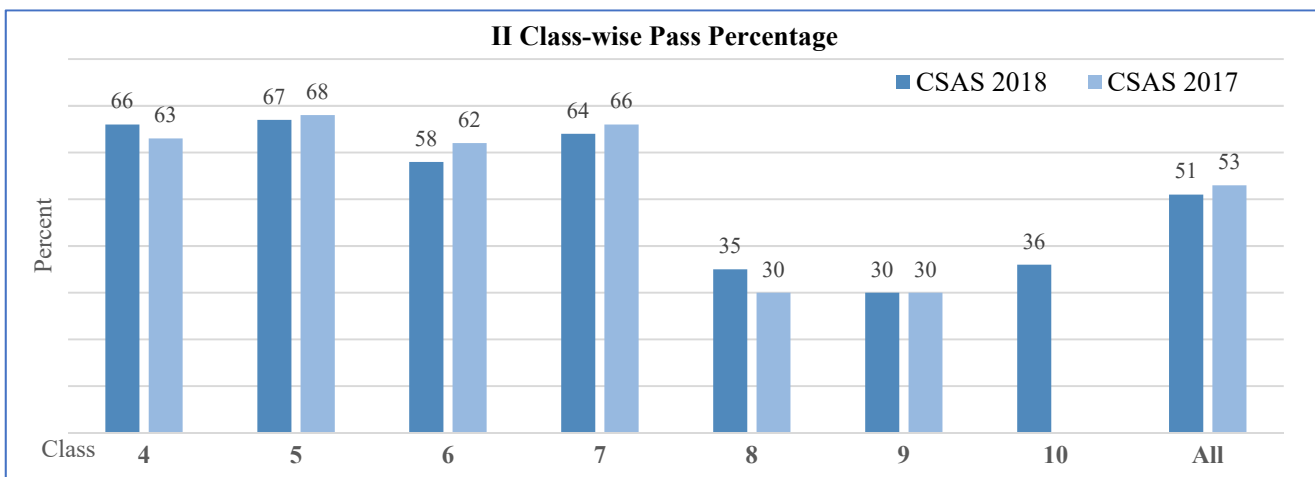

II Class-wise Pass Percentage

III Class-wise and Subject-wise Supplementary Teaching (ST):

Class	Students	L1	L2	L3	Math	EVS / Sci	SS	Sub Agg
4	6172	3056	3662	-	3265	2373	-	12356
5	6478	3864	3442	-	2869	2134	-	12309
6	8613	3146	3249	4388	3794	2841	2897	20315
7	7848	1985	2421	3565	3319	3304	2747	17341
8	13042	4717	6003	7361	7065	8823	6197	40166
9	13160	3433	8216	5852	7333	9695	6041	40570
10	10862	2518	6140	6517	6614	5973	3048	30810
Overall	66175	22719	33133	27683	34259	35143	20930	173867

Sub Agg.: Subjects Aggregate