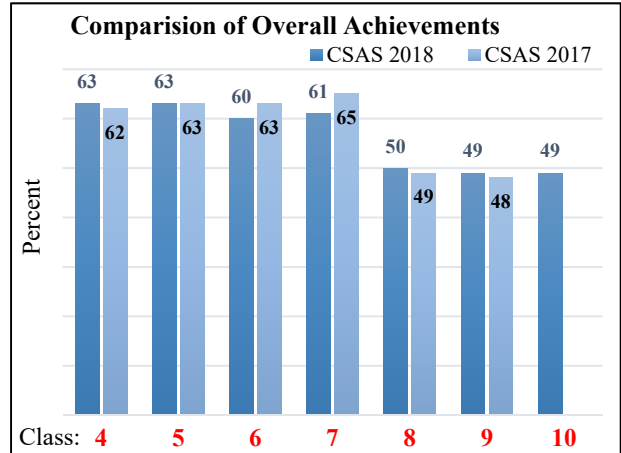

CENSUS BASED STATE ACHIEVEMENT SURVEY (CSAS) 2018 BENGALURU U SOUTH DISTRICT ACHIEVEMENTS

I Class-wise and Subject-wise Achievements:

Subject / Class	4	5	6	7	8	9	10	All 2018	All 2017
Lang 1	65	58	64	68	56	61	58	61	62
Lang 2	60	63	63	67	50	43	44	56	59
Lang 3			57	56	49	53	46	52	59
Maths	61	63	56	58	50	47	43	54	56
EVS/Sci	65	70	61	57	43	38	46	54	55
SS			62	60	50	52	57	56	56
All - 2018	63	63	60	61	50	49	49	56	
All - 2017	62	63	63	65	49	48			58